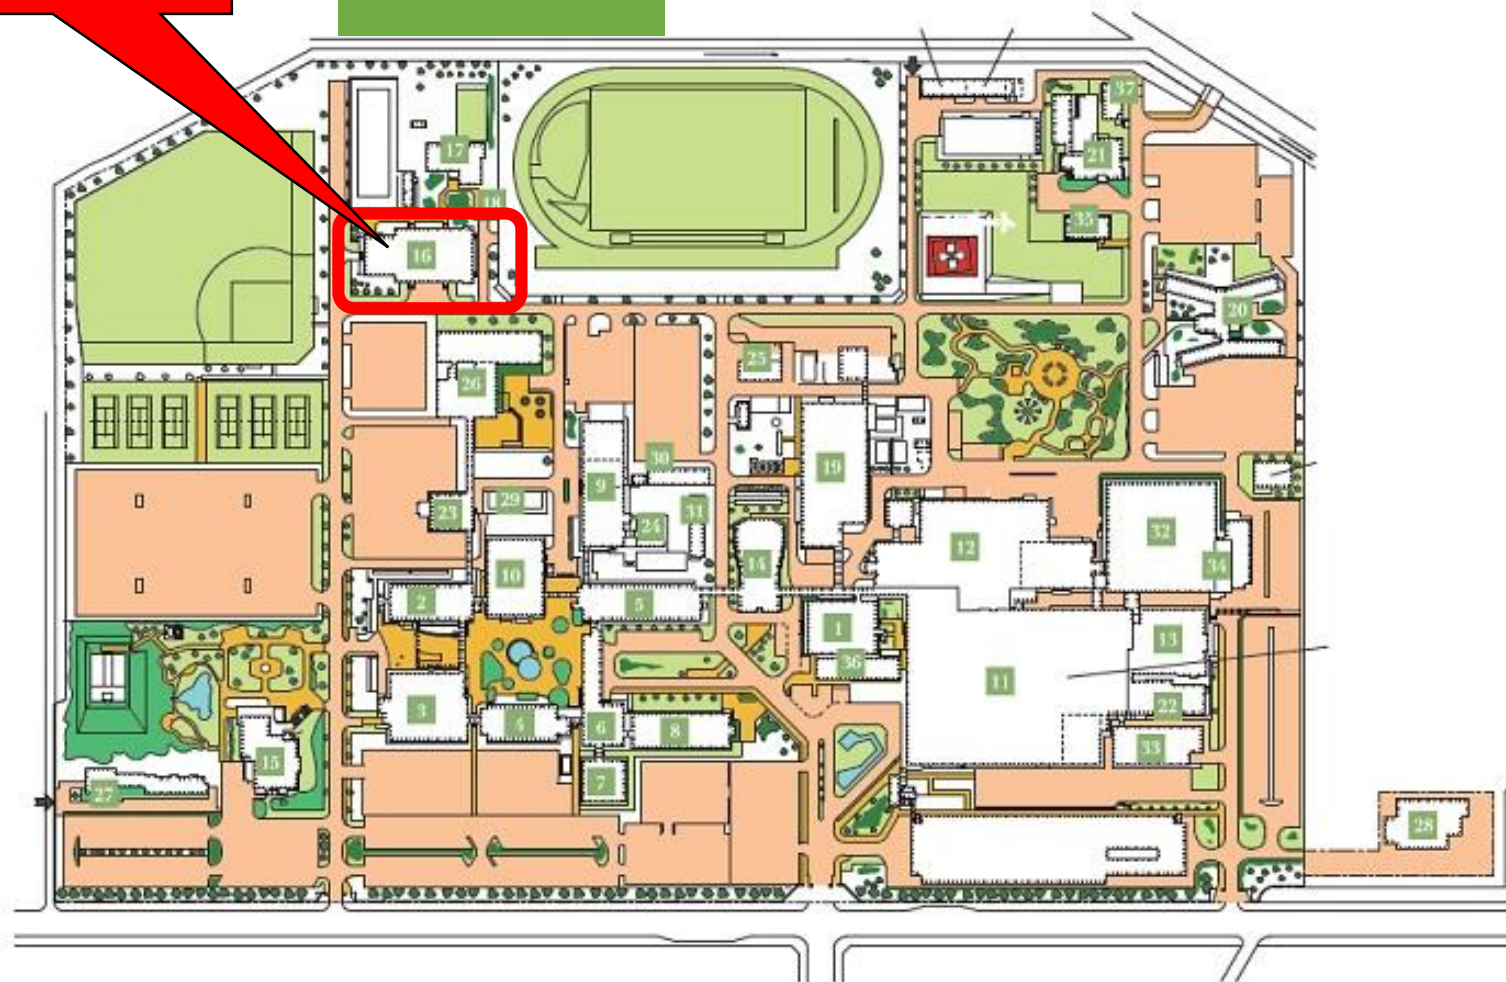

Gymnasium

IZUMO
campus

SHIMANE UNIVERSITY CAMPUS MAP

1 Faculty of Medicine Administration Building	12 Ward A , B	21 Nursery School	33 Training Building for Young Doctors
2 Lecture Building	13 High Energy Treatment Building	21 Faculty of Medicine Assembly Hall	34 Advanced Trauma Center
3 Laboratory Building	14 Clinical Lecture Building	22 MRI-CT Equipment Building	35 Accommodation facility for child patients and their families (Dan Dan House)
4 Basic Research Building	14 Large Auditorium	23 Research Building 3	36 Onsite out-of-hospital Pharmacy (Zebra Building)
5 Clinical Research Building	14 Small Auditorium	24 RI Research Building	37 Childcare Facility
6 Collaborative Research Building	15 Health Service Center Izumo	25 Garbage Incinerator Room, Generator Room	
7 Collaborative Research Building 2	15 Cafeteria	26 School of Nursing Building	
8 Research Building 2	15 University Union Izumo	27 International House Izumo	
9 RI Experimental Facility	16 Gymnasium	28 Cooperative Research Center (Medical Liaison Division)	
9 Center for Scientific Research Support	17 Martial Arts Hall	29 Tutorial Building	
10 Library Building	18 Gym Equipment Storehouse	30 Collaborative Research Building 3	
10 Academic Affairs Division	19 Central Machinery Room	31 Collaborative Research Building 4	
11 Outpatient Clinics and Central Clinical Facilities	20 Nurse's Housing	32 Ward C	