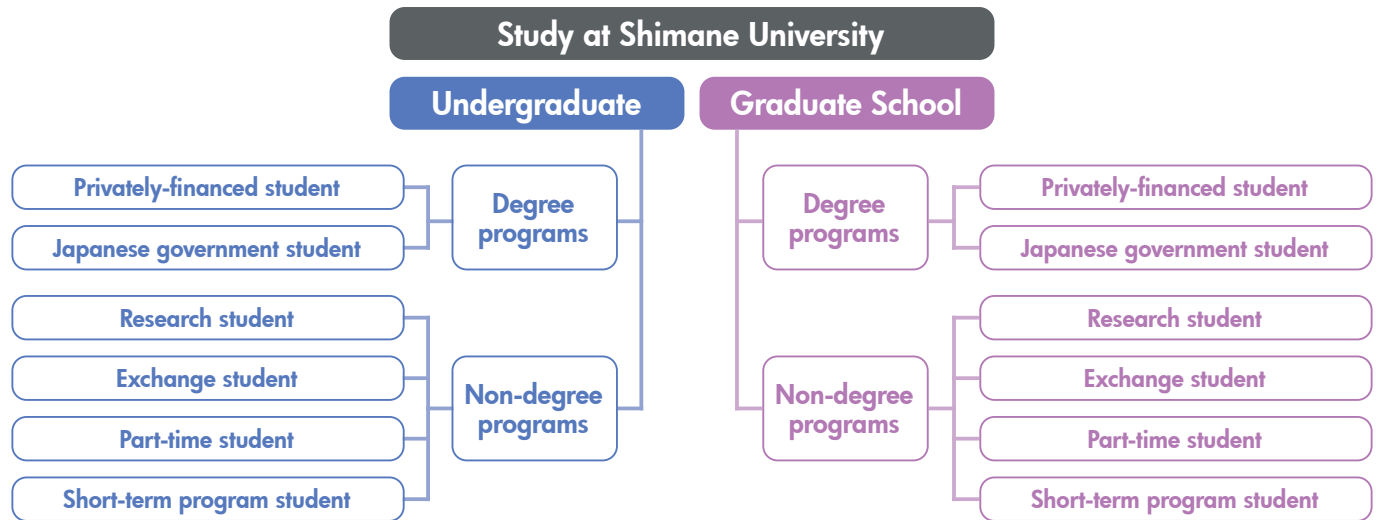

Admission Information

Admission Schedule and Other Programs

https://www.shimane-u.ac.jp/en/study/future_students/admission_information.html

Facilities, Research Institutes & Organizations

Facilities

University Library at Matsue and Izumo

<https://www.lib.shimane-u.ac.jp/english/>

Shimane University Hospital (Izumo)

<https://www.med.shimane-u.ac.jp/hospital/English/>

Research Institutes

International Joint Research Institute of Shimane University and Ningxia University